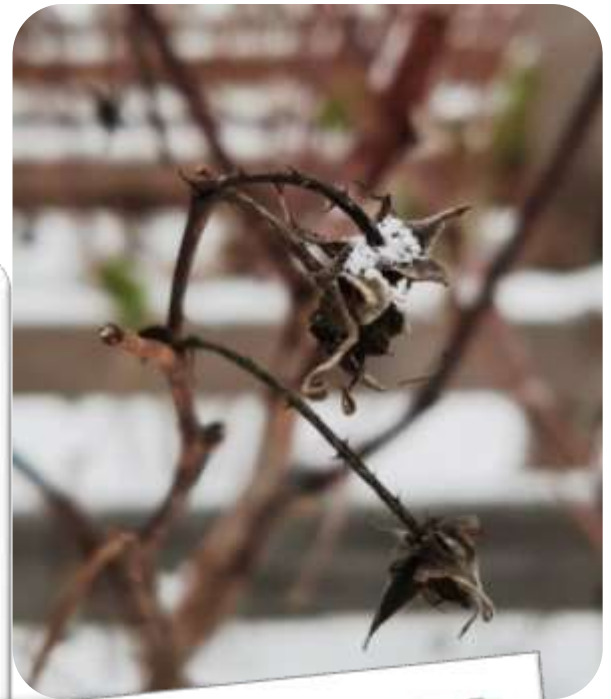

Малина

обыкновенная
(*Rubus idaeus*)